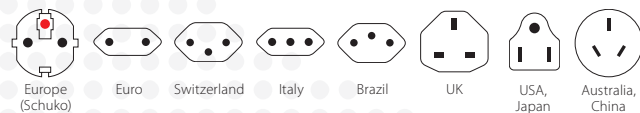

Compatible with the following socket types