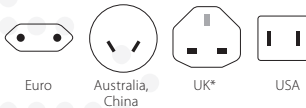

Compatibility (Input)