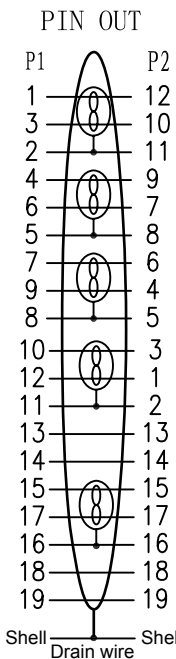

FILE AMEND NOTE	DATE	REV.
ORIGINAL EDITION	DEC 04 2019	B/0
CHANGING BRAID TO DRAIN WIRE	FEB 13 2025	B/1

NOTE:

1. Electrical properties:

Printing: High Speed Cable 20276 80°C 30V VW-1

- 1.1 Tested by quantum data 980 handhold test
Instrument for DP1.4(32.4G)
Support 7680*4320 30Hz 4:4:4
Support 7680*4320 60Hz 4:2:0 or DSC

- 1.2 Tested by PC,3840*2160 120Hz 4:4:4 8bit HDR OFF
Tested by PC,3840*2160 120Hz 4:2:2 12bit HDR ON
Tested by PC,3840*2160 60Hz 4:4:4 12bit HDR ON
Tested by PC,720P,1080P

2. RoHS2.0(2011/65/EU) AND (2015/863/EU) WITH REACH COMPLIANT

MODEL LIST

Model	Length	DSP
11.04.5960	1000mm	4K120Hz 4:4:4 8bit
11.04.5961	1500mm	4K120Hz 4:4:4 8bit

MATERIAL LIST

No.	PART NAME	DESCRIPTION	QTY
⑤	DUST COVER	PE, COLOR: TRANSPARENT	2
④	CABLE	(1/0.160T*1P+1C+AL+MY)*5C+1/0.160T*4C+D+AL+PVC OD:3.8±0.1MM COLOR:BLACK	L
③	OUTER MOLD	BLACK PVC	2
②	OUTER MOLD	BLACK PVC	2
①	CONNECTOR	DP1.4 MALE ,RUBBER CORE:RED,GOLD PLATED PIN,GOLD PLATED SHELL	2