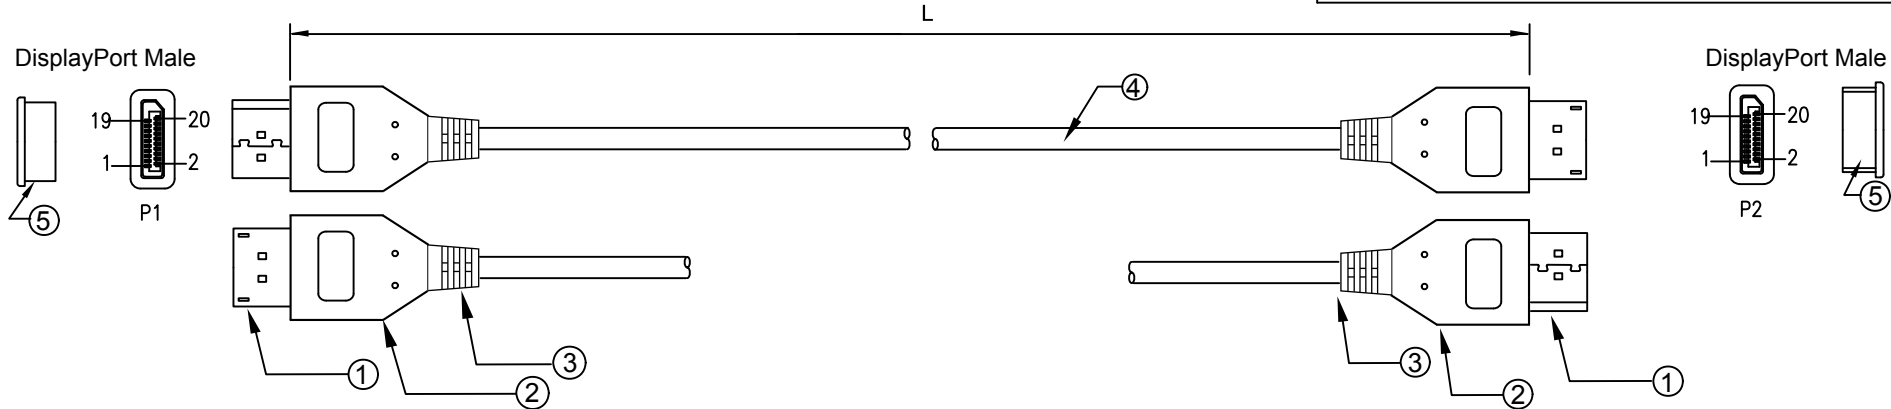

FILE AMEND NOTE	DATE	REV.
ORIGINAL EDITION	DEC 04 2019	B/0
CHANGING BRAID TO DRAIN WIRE	FEB 13 2025	B/1

NOTE:

1. Electrical properties:

Printing: High Speed Cable 20276 80°C 30V VW-1

- 1.1 Tested by quantum data 980 handhold test
Instrument for DP1.4(32.4G)
Support 7680*4320 30Hz 4:4:4
Support 7680*4320 60Hz 4:2:0 or DSC

MODEL LIST

Model	Length	DSP
11.04.5960	1000mm	4K120Hz 4:4:4 8bit
11.04.5961	1500mm	4K120Hz 4:4:4 8bit

MATERIAL LIST

No.	PART NAME	DESCRIPTION	QTY
⑤	DUST COVER	PE, COLOR: TRANSPARENT	2
④	CABLE	(1/0.160T*1P+1C+AL+MY)*5C+1/0.160T*4C+D+AL+PVC OD:3.8±0.1MM COLOR:BLACK	L
③	OUTER MOLD	BLACK PVC	2
②	OUTER MOLD	BLACK PVC	2
①	CONNECTOR	DP1.4 MALE ,RUBBER CORE:RED,GOLD PLATED PIN,GOLD PLATED SHELL	2

NAME	ROLINE DisplayPort Cable, v1.4, DP-DP, M/M, Slim, black
Item No.	11.04.5960/11.04.5961

SECOMP

MAPE	TOLERANCE	
	X.	±1.00
	X.X	±0.50
DRAW BY	SCALE	MM
	PAGE	1/1