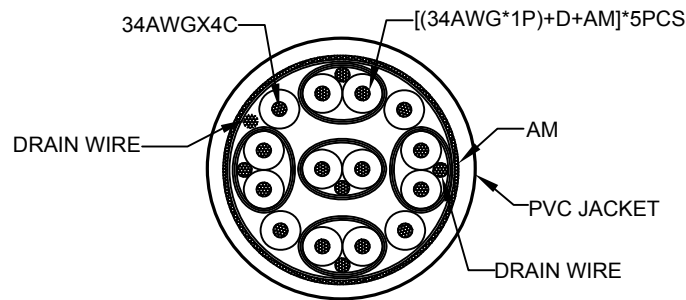

FILE AMEND NOTE	DATE	REV.
ORIGINAL EDITION	DEC 04 2019	B/0
CHANGING BRAID TO DRAIN WIRE	FEB 13 2025	B/1

NOTE:

1. Electrical properties:

Printing: High Speed Cable 20276 80°C 30V VW-1

- 1.1 Tested by quantum data 980 handhold test
Instrument for DP1.4(32.4G)
Support 7680*4320 30Hz 4:4:4
Support 7680*4320 60Hz 4:2:0 or DSC

MODEL LIST

Model	Length	DSP
11.04.5960	1000mm	4K120Hz 4:4:4 8bit
11.04.5961	1500mm	4K120Hz 4:4:4 8bit

MATERIAL LIST

No.	PART NAME	DESCRIPTION	QTY
⑤	DUST COVER	PE, COLOR: TRANSPARENT	2
④	CABLE	(1/0.160T*1P+1C+AL+MY)*5C+1/0.160T*4C+D+AL+PVC OD:3.8±0.1MM COLOR:BLACK	L
③	OUTER MOLD	BLACK PVC	2
②	OUTER MOLD	BLACK PVC	2
①	CONNECTOR	DP1.4 MALE ,RUBBER CORE:RED,GOLD PLATED PIN,GOLD PLATED SHELL	2

NAME	ROLINE DisplayPort Cable, v1.4, DP-DP, M/M, Slim, black
Item No.	11.04.5960/11.04.5961

SECOMP

MAPE	TOLERANCE	
	X.	±1.00
	X.X	±0.50
DRAW BY	SCALE	MM
	PAGE	1/1